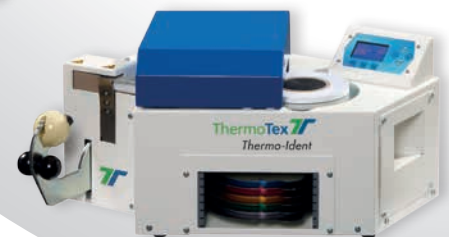

Your advantages

IN-SorTexx

Printing system

Webcam

Thermo-Ident

Optimized laundry logistics for incoming and outgoing

- ✓ sorting of the laundry according to the washing programs
- ✓ possible pre-sorting according to defined criteria
- ✓ superfluous searching thanks to easy recording of each laundry item
- ✓ automatic control of border and threshold values of the laundry items